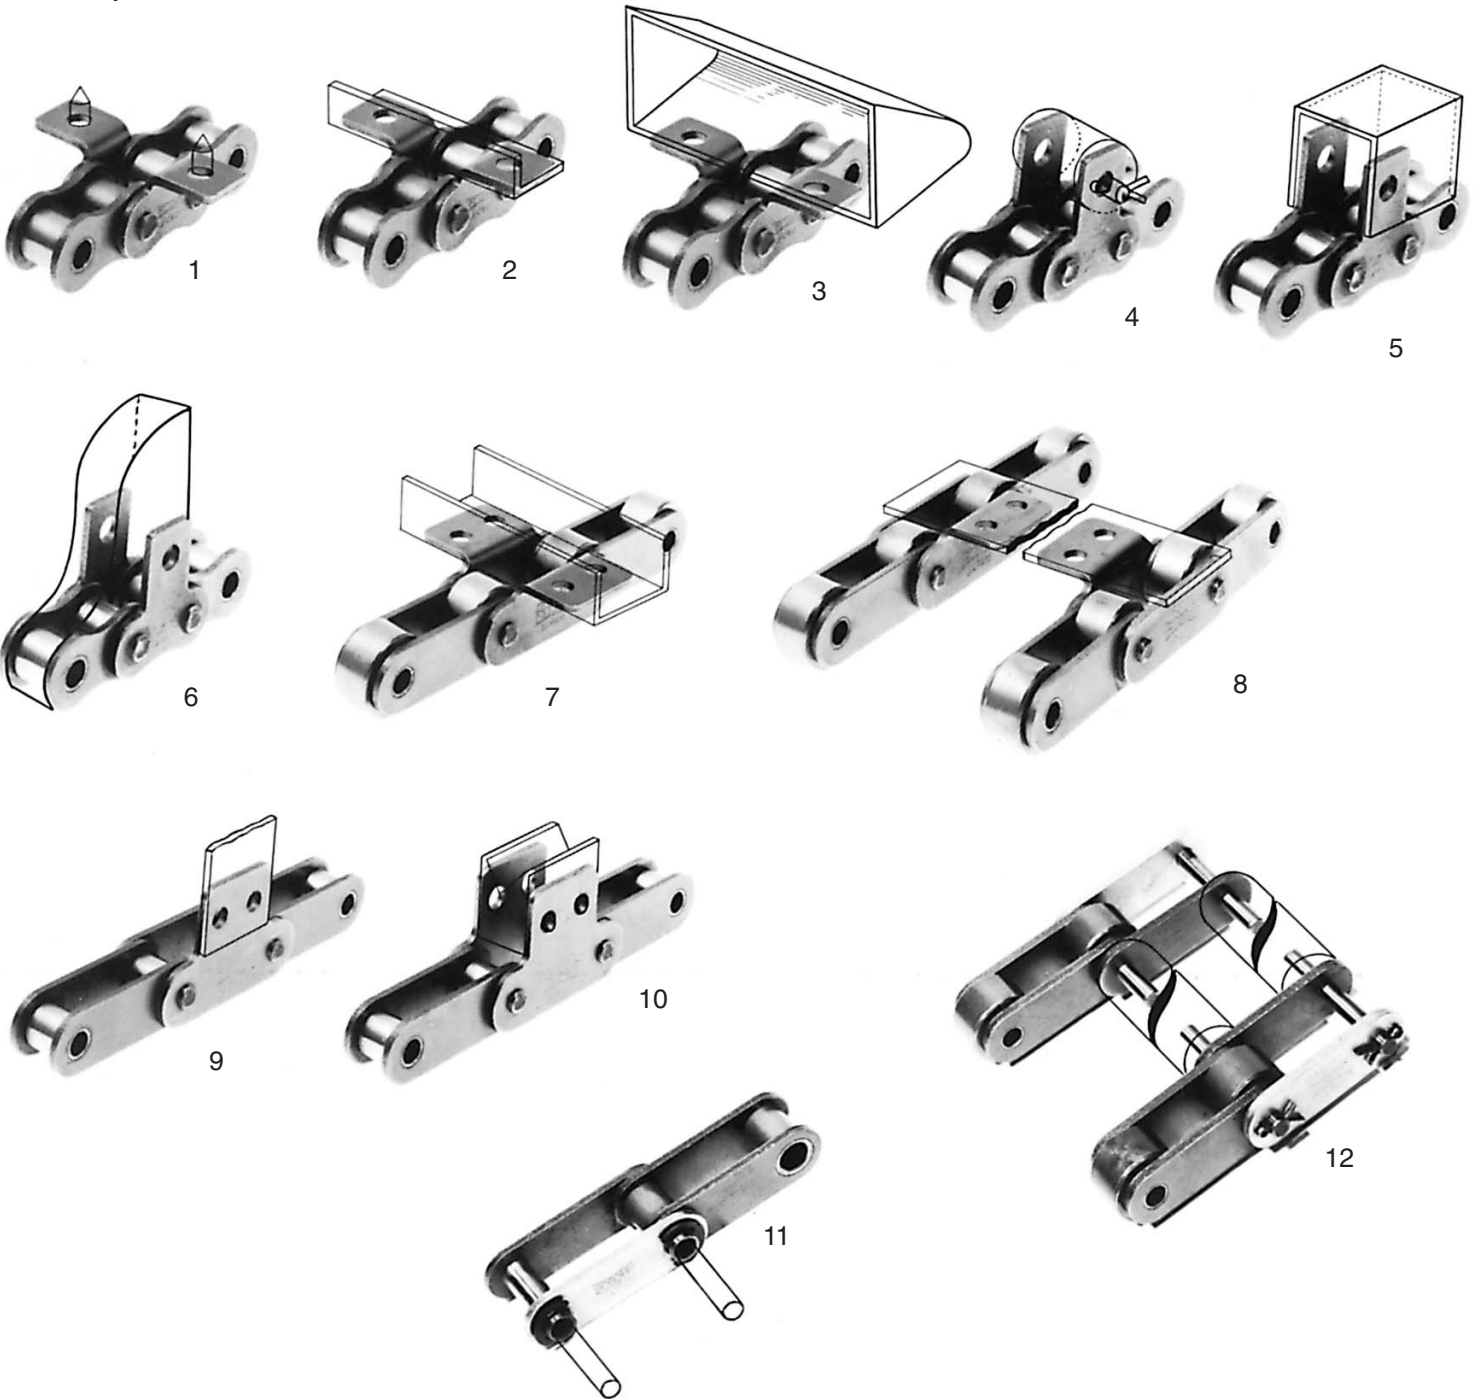

U.S. TSUBAKI STANDARD ATTACHMENT CHAIN

Stock Attachments

For economical conveyor design, U.S. Tsubaki standard stock attachments are available. Stock attachments are available for pin links, roller links, and connecting links. Please refer to the Attachment Chain Specifications sheet for order placement.

B - CONVEYOR CHAINS

13

14

15

16

17

18

19

20

21

22

23

24

25

26

27